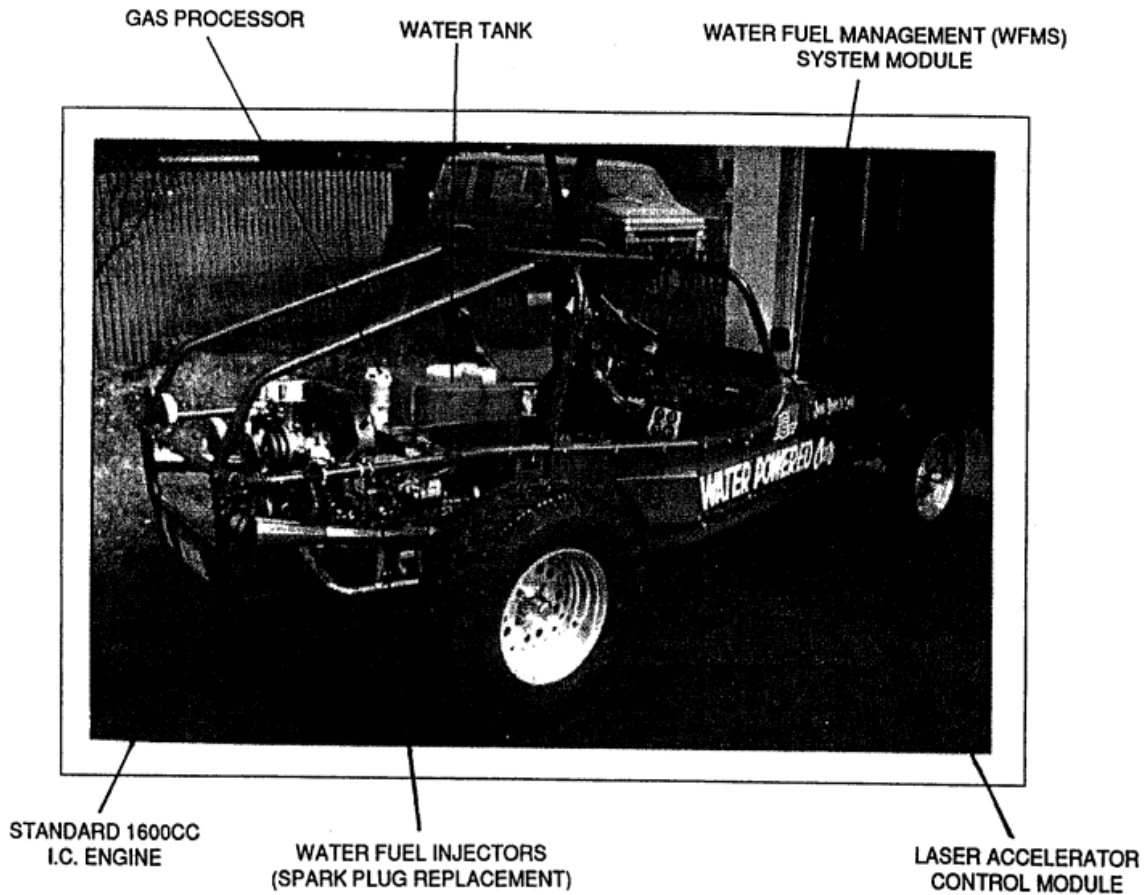

Duge Buggy: Rear Side View

WFC PROJECT 423 DA

WATER FUEL INJECTION SYSTEM ®
(Component Placement prior to debugging stage)

Dune Buggy: Rear Side View

Copyright © 1994 By Stanley A. Meyer
© under UCC 1979 By Stanley A. Meyer