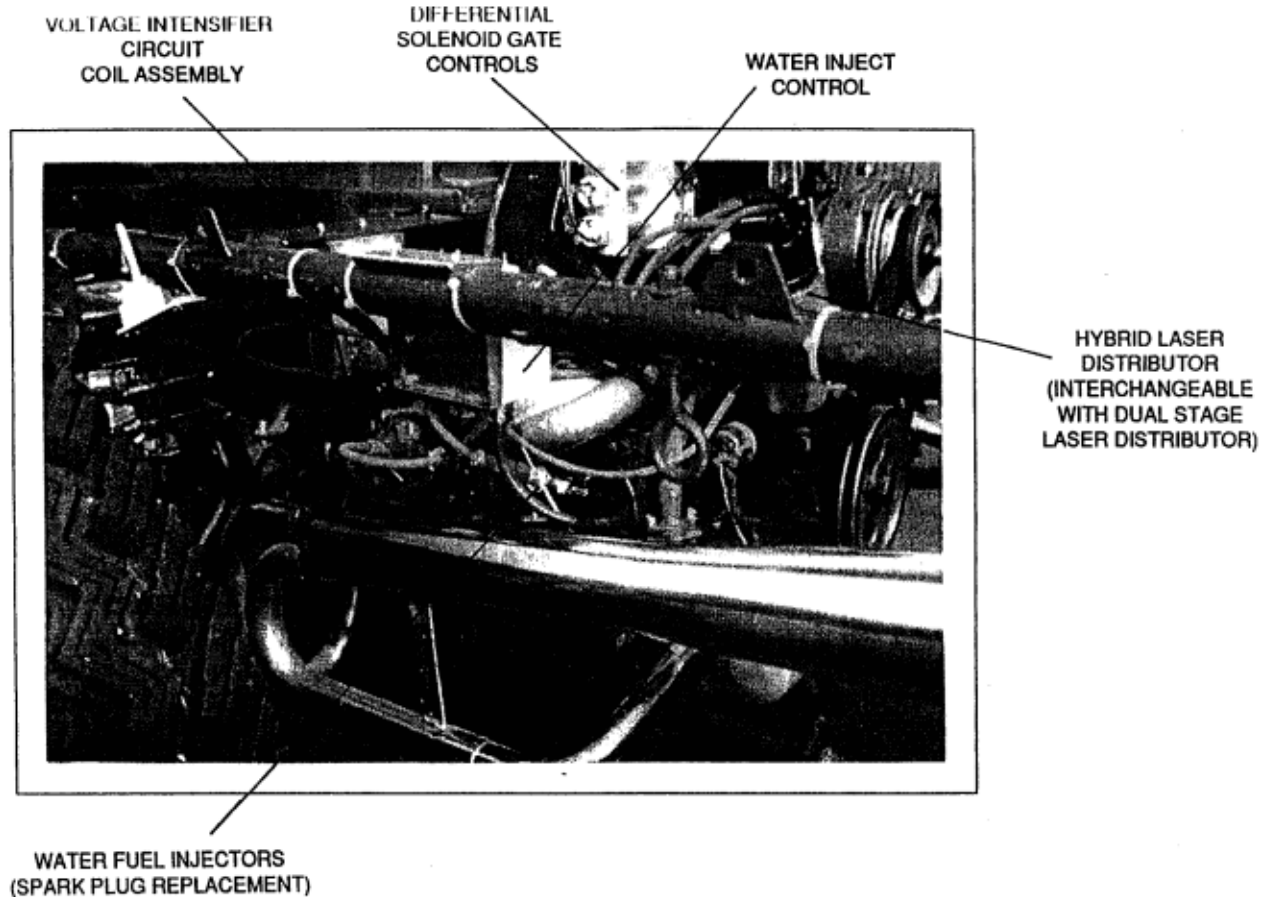

# Dune Buggy: I.C. Engine Side View

WFC PROJECT 423 DA

**WATER FUEL INJECTION SYSTEM ®**  
(Component Placement prior to debugging stage)

**Dune Buggy: I.C. Engine Side View**

Copyright © 1994 By Stanley A. Meyer  
® under UCC 1979 By Stanley A. Meyer